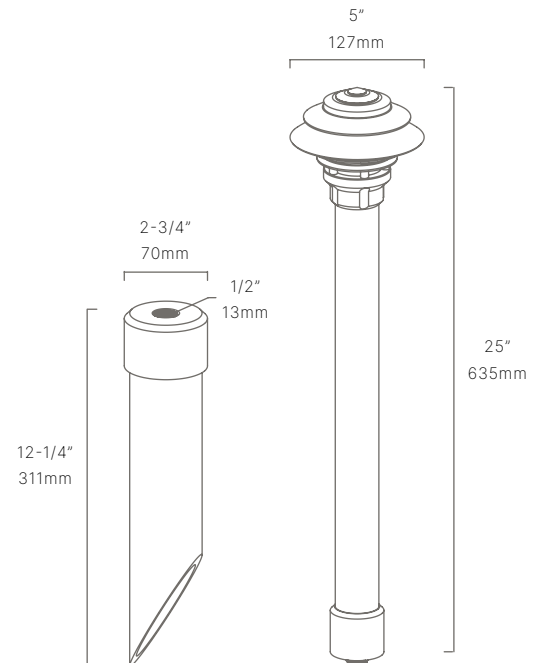

- Field Serviceable LED module
- Solid brass and copper construction
- Ideal for small pathways and small driveways

CONFIGURATOR:

BLD751122	LED	FINISH
	<input type="text"/>	<input type="text"/>
	() = Most common configuration	(NAT) Natural Brass
	(2710) 2700K 10W	(BLP) Bronze Living Patina
	(2715) 2700K 15W	(BLPX) Extra Dark BLP
	(3010) 3000K 10W	(NI) Nickel PVD
	(3015) 3000K 15W	

AVAILABLE FINISHES:

NAT
Natural Brass/
Copper

BLP
Bronze Living
Patina

BLPX
Extra Dark Bronze
Living Patina

NI
Nickel PVD

FIXTURE DIMENSIONS	W5" x H25"
LIGHT SOURCE	Integrated LED
COLOR TEMPERATURES	2700K, 3000K
WATTAGES	10W, 15W
CRI (RA)	80 CRI
VOLTAGE	12V
DELIVERED LUMENS	182lm (3000K)
DIMMABLE	Yes, Dim to <10% via Transformer
DRIVER	Yes, 12V Integral Constant Current
TRANSFORMER	No, 12V AC/DC Transformer Required
MOUNT	Yes, Included 1/2" NPS Adapter
GROUND STAKE	Yes, Included MGS001612
FINISH	Included Natural
MATERIAL	Brass & Copper
WIRE LENGTH	24"
LOCATION	Exterior Wet
CERTIFICATIONS	UL, IP66, IP67, Dark Sky